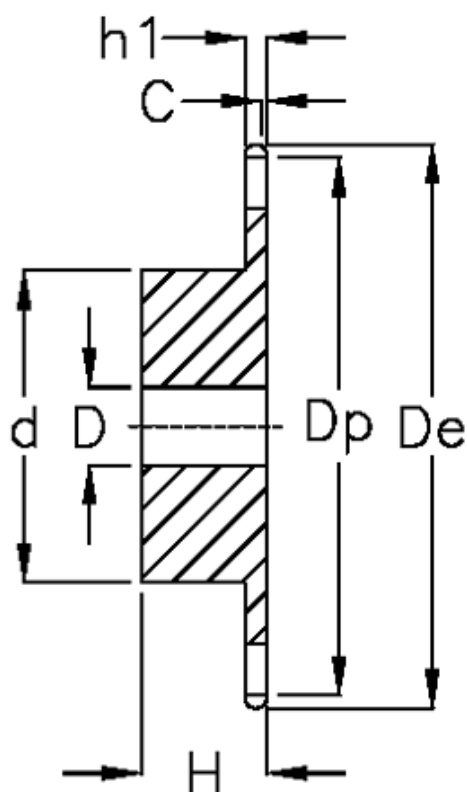

Article number: 616011005031

Description: Sprocket 08 B-1 Z=31 simplex  
predrilled

## Measures

C = 1.3

d = 90

D = 16±0,5

De = 130.2

Dp = 125.54

For chain size = 1/2" x 5/16"

For chain type = 08 B-1

H = 30

h1 = 7.2

Number of teeth = 31